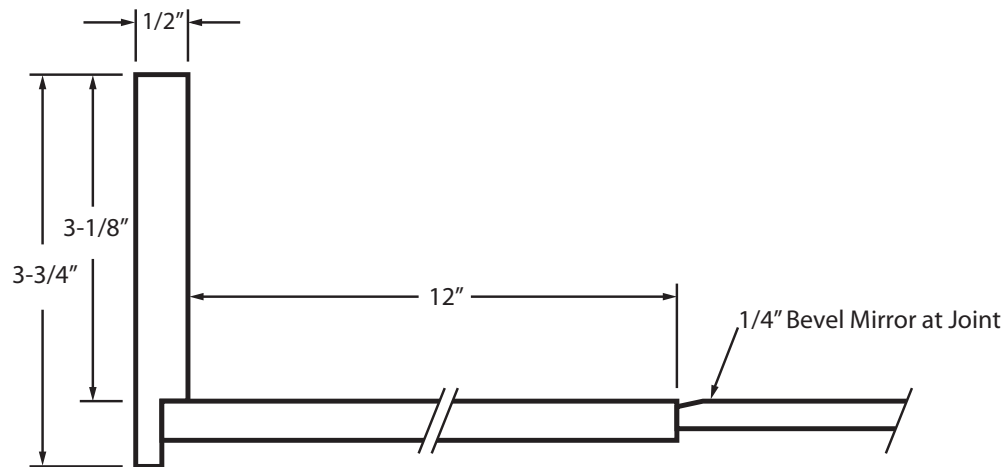

Clear mirror with a tiny 1/4" bevel sits against a wide panel of interlocking gilded copper strips; whose soft patina add a rustic spin to an otherwise ultra-modern design.

The small shelf which stands out from the mirror face gives the impression of a window sill and the view is to a world outside. Patterned copper set into a deep rim of narrow gilded frame, the contained mirror with gilded shelf all combine to create an opening which leads the eye toward a distant horizon.

Detail

The Genesis mirror is available in a variety of finishes.

Product Specifications

Product Name: Genesis

Standard Dimensions (OD): 30 3/4" x 48 1/2" x 3 3/4"

Custom Dimensions: Any Size, Height is in Increments of 6"

Profile Dimensions: 1/2" x 3 3/4"

Frame Finish Available: Any Leaf of Custom Color

Mirror Available: Any Standard

Surface Coverings Available: Most Maya Romanoff

Dimensions (OD) shown: 30 3/4" x 48 1/2" x 3 3/4"