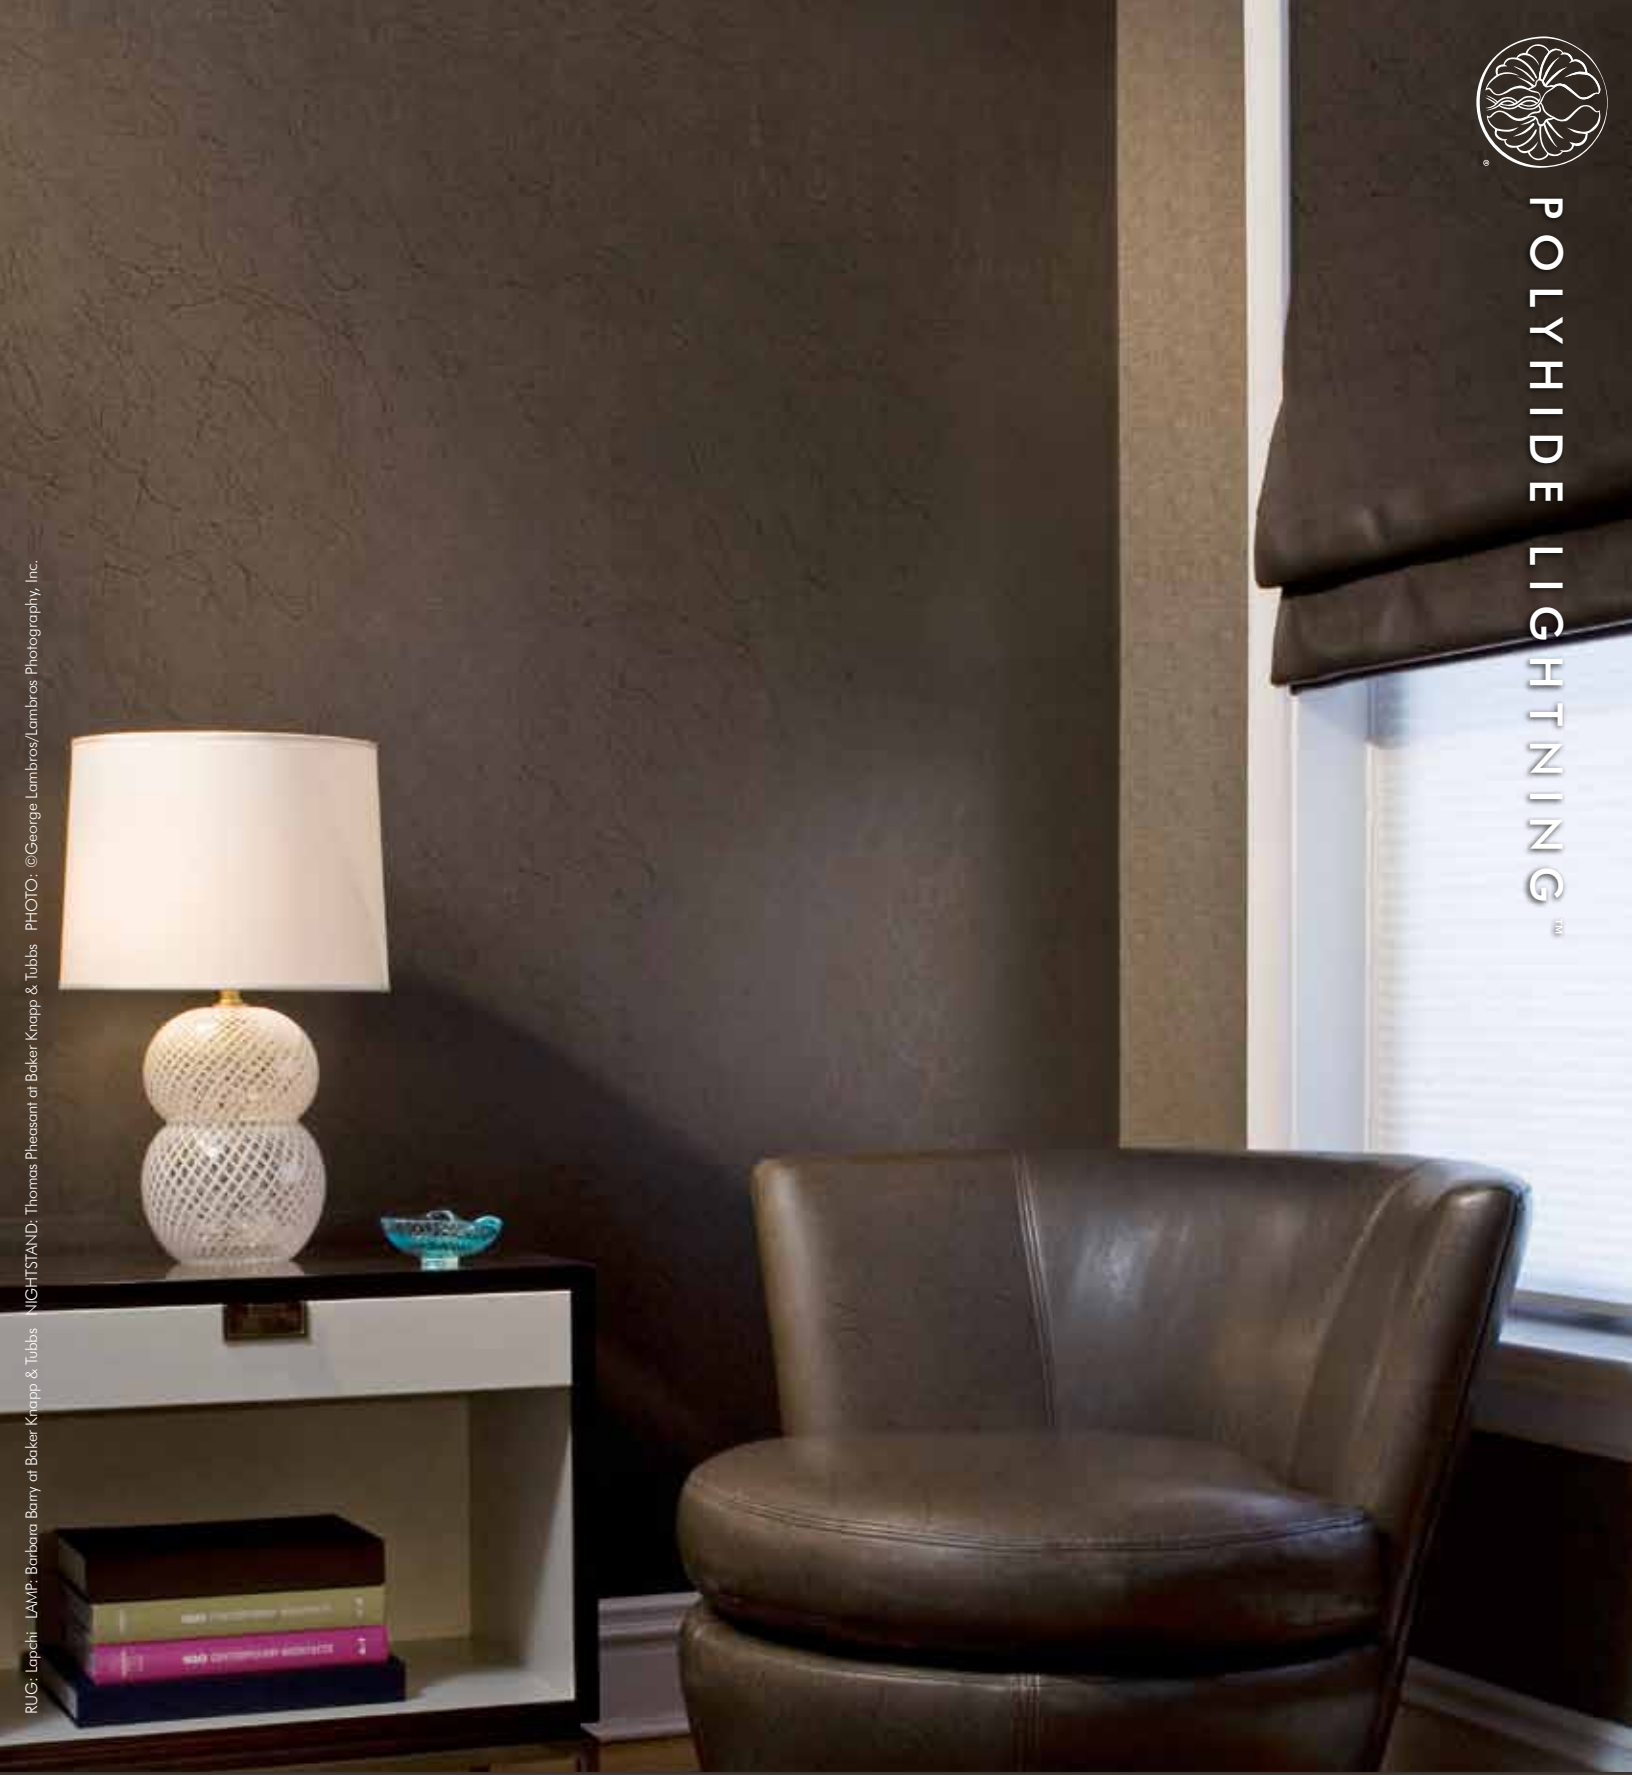

POLYHIDE LIGHTNING™

RUG: Lapchi; LAMP: Barbara Barry at Baker Knapp & Tubbs; NIGHTSTAND: Thomas Pheasant at Baker Knapp & Tubbs; PHOTO: ©George Lambrus/Lambrus Photography, Inc.

PICTURED: (Wallcovering, Drapery, Upholstery): MR-PH-1114

A unique design with metallic effect in 100% polyurethane, the environmentally friendly and anti-microbial alternative to leather. The buttery polyurethane backed with rayon gives flexibility and superior hand. Lightning can be used for drapery, upholstery, or wallcovering applications.