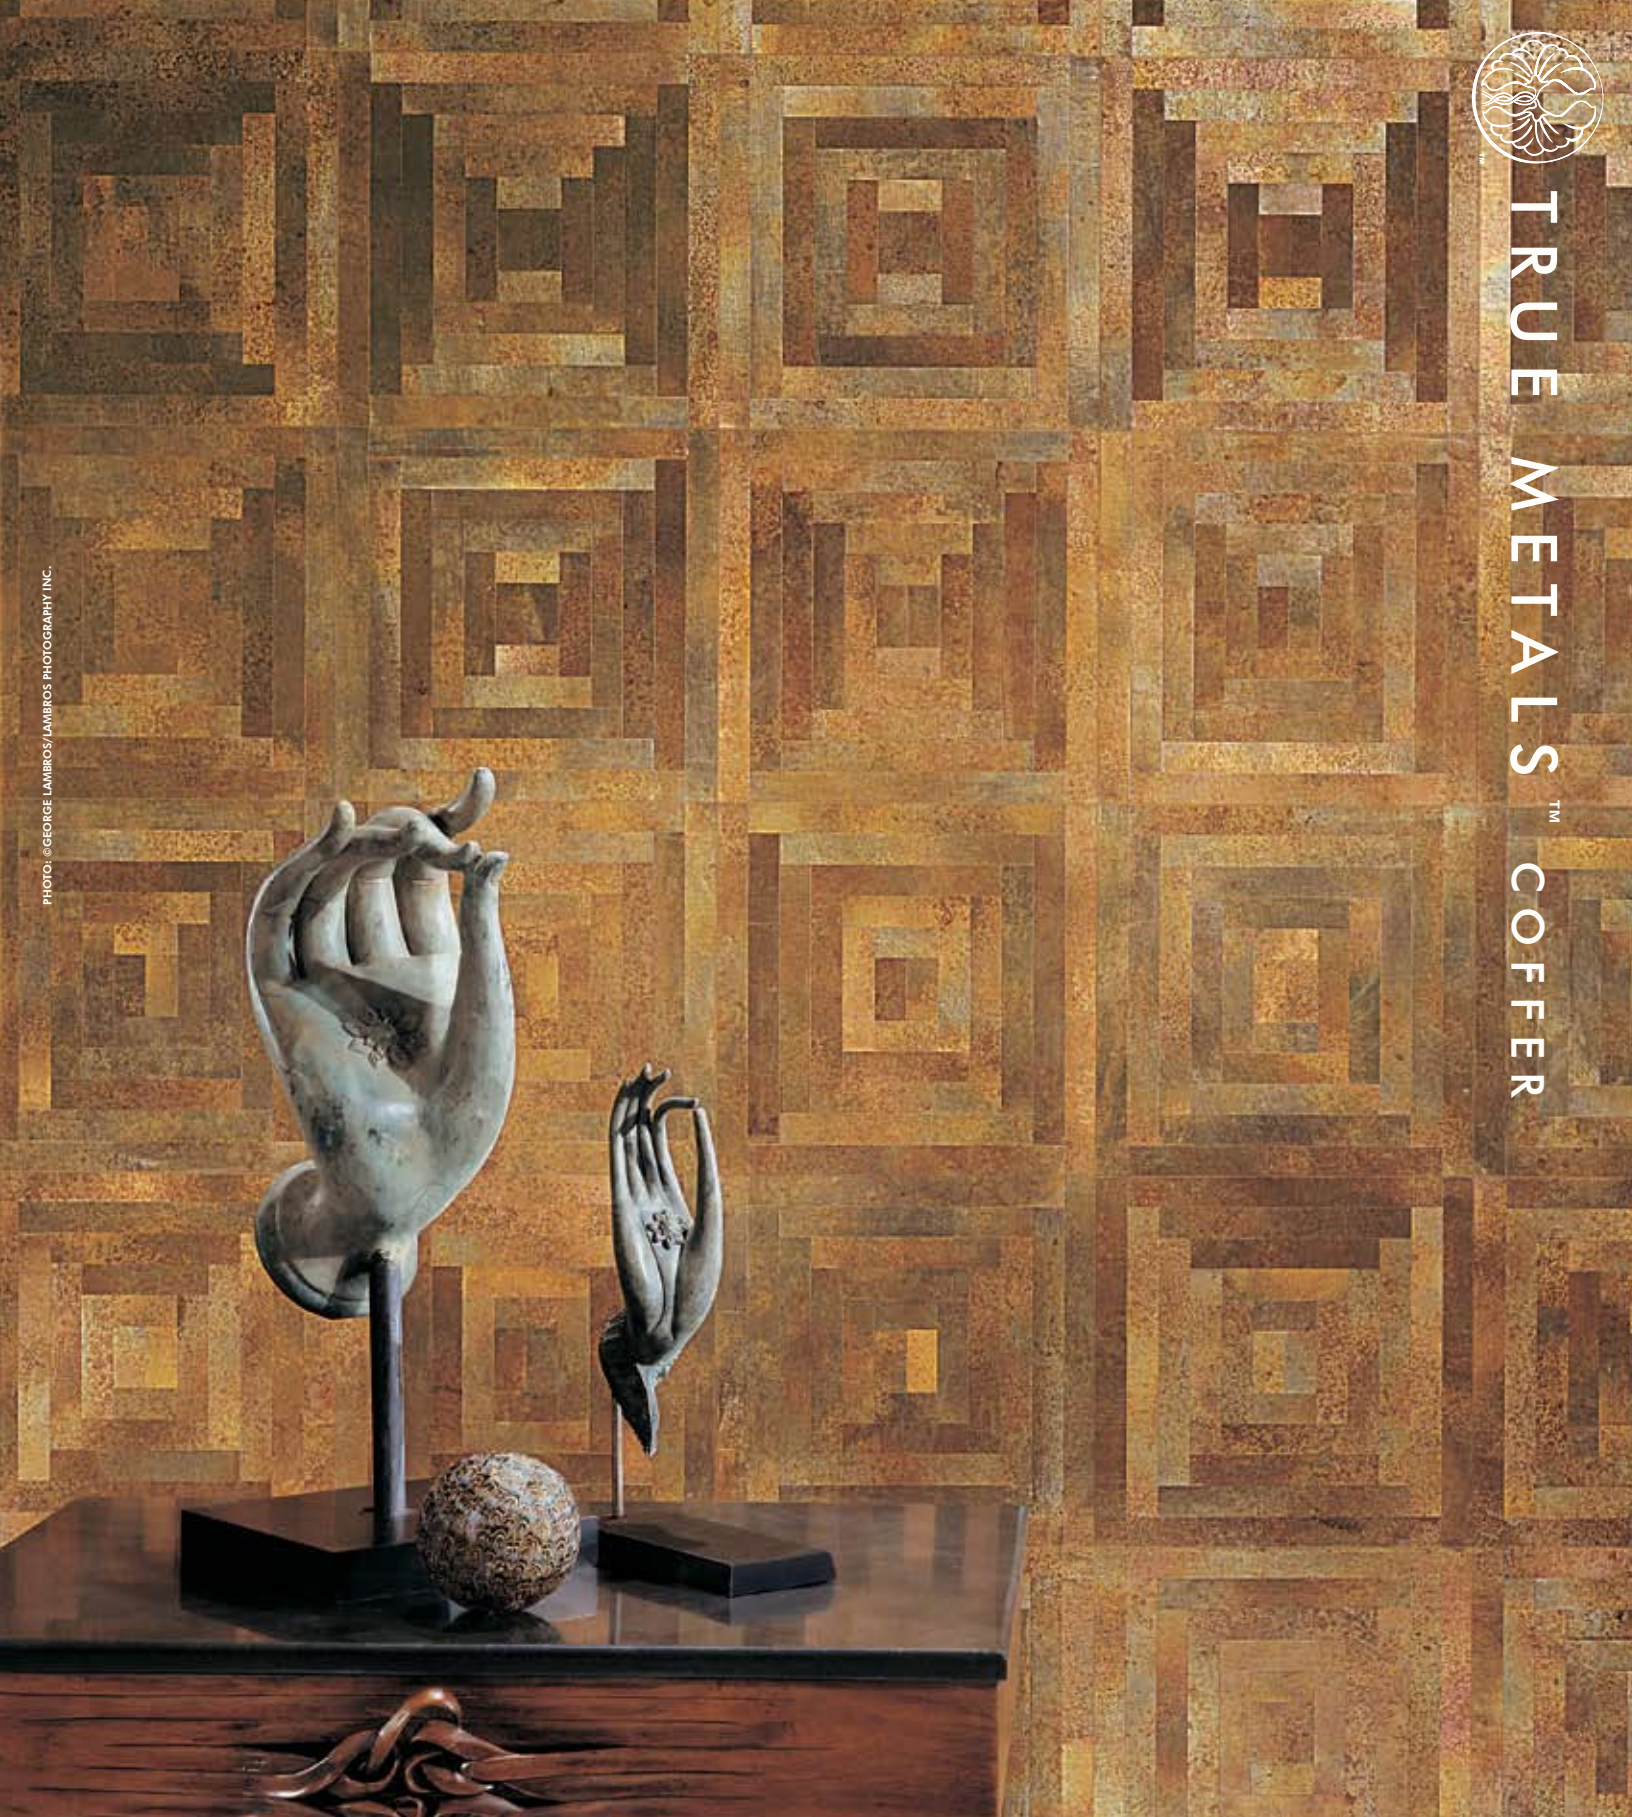

TRUE METALS™
COFFER

PHOTO: © GEORGE LAMBROS/LAMBROS PHOTOGRAPHY, INC.

PICTURED: MR-TM-2977 (Speckled Copper)

Hand-inlaid metal tiles (Brass, Copper, or Aluminum) • Available in 6 finishes
Ancient technique produces a warm, permanent patina • Will not oxidize or change color